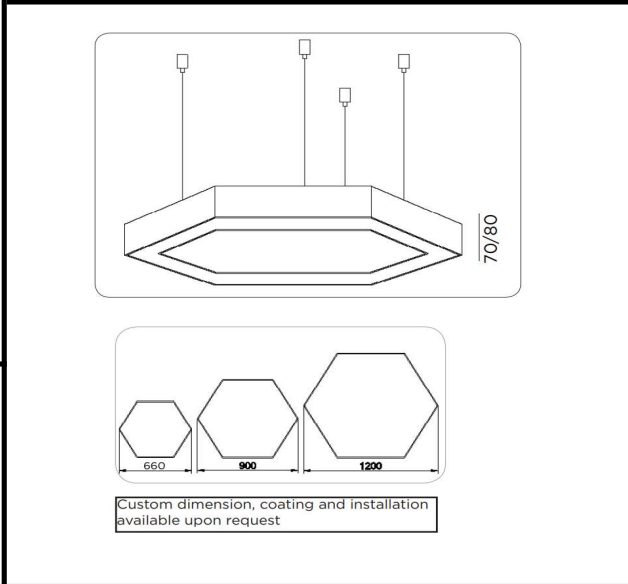

Dimension diagram

Address: Plot #7 Saroorpur-Nangla Industrial Area,Ballabgarh-Sohna Road,Faridabad-121005
Email: info@sovitron.com